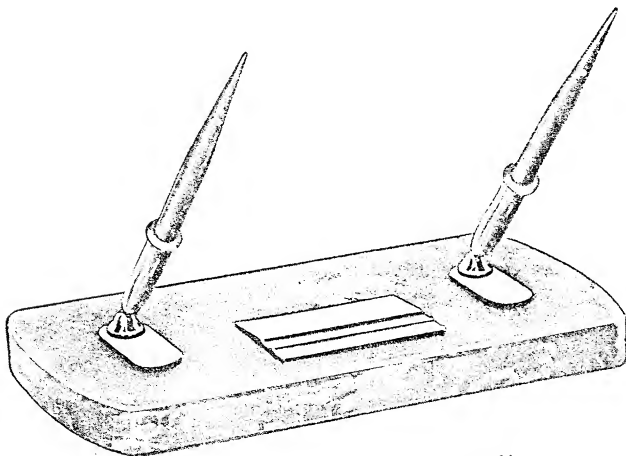

5 x 10"

6502G

BRAZILIAN ONYX

With (2) 121SKD White Dot Pens $65.00

With 5SKD Pen, pencil or ballpoint (any two) 50.00